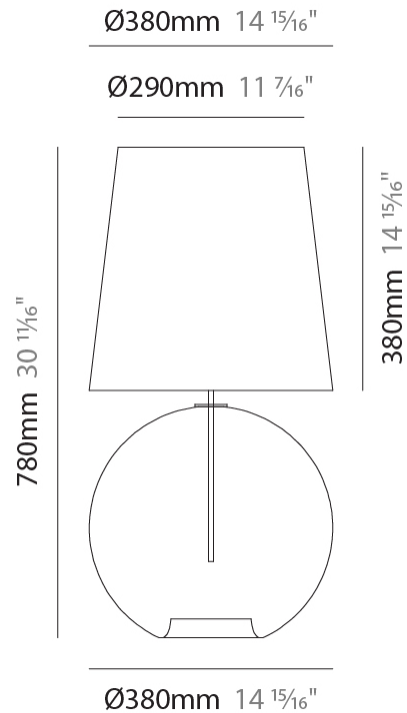

PARIGI PALLA PORTABLE

D144016-

base number   Finish
Options

PROJECT	_____
TYPE	_____
SPECIFIER	_____
QUANTITY	_____
DATE	_____

1. To build a product code in our configurator select the specify button on the base model # product page
2. To build a manual product code on this datasheet choose from the options listed below in blue font and add the suffix to the base model #

GENERAL

Series: Parigi Palla
Partner: Cangiini & Tucci
Division: Design
Installation: Portable
Product Type: Table
Mounting Location: Table

PHYSICAL

Shape: Sphere
Diameter (mm): 380
Diameter (in): 14 ¹⁵/₁₆"
Height (mm): 780
Height (in): 30 ¹¹/₁₆"
Weight (kg): 2.70
Weight (lbs): 5.95
Fixture Finish: [AMB / GRN / PNK / RUB / SKB / SMK / TOB / TRA](#)
Holder Finish: CHR
Fixture Material: Glass / Metal
Primary Material: Glass - Borosilicate

ELECTRICAL

Number of Lamps: 1
Lamp Type: LED Retrofit
Bulb Included: Bulb Not Included
Max. Wattage Per Lamp (W): 7
Lamp Base: E26
Input Voltage (V): 120
Upon Request: 277Vac / GU24

LED

OPTICAL

RATINGS AND CERTIFICATIONS

Certified By: Certified for North American Standards
IP rating: IP20