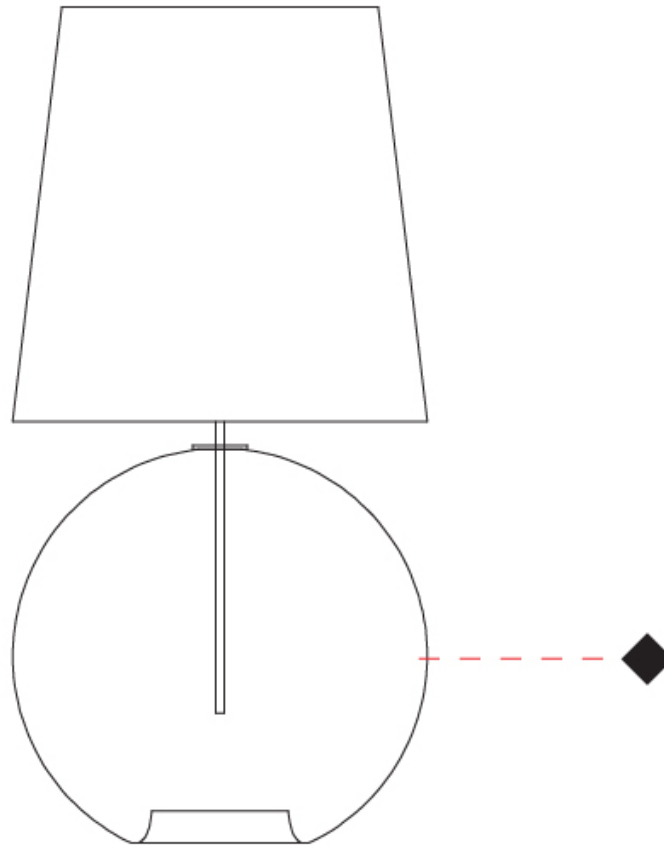

PARIGI PALLA PORTABLE

D144016-

PROJECT	_____
TYPE	_____
SPECIFIER	_____
QUANTITY	_____
DATE	_____

D