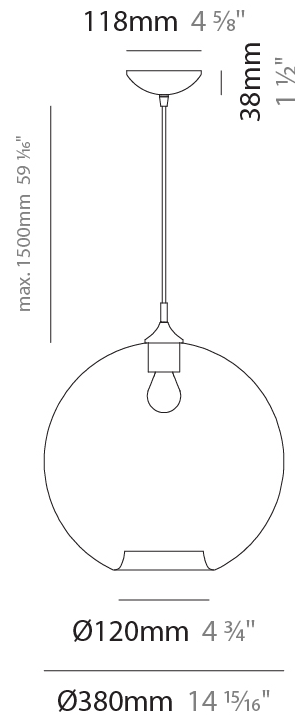

PROJECT	
TYPE	
SPECIFIER	
QUANTITY	
DATE	

PARIGI PALLA MONOPOINT SUSPENSION

D141096-

base number   Finish
Options

1. To build a product code in our configurator select the specify button on the base model # product page
2. To build a manual product code on this datasheet choose from the options listed below in blue font and add the suffix to the base model #

GENERAL

Series: Parigi Palla
Subseries: Parigi Palla Monopoint
Partner: Cangini & Tucci
Division: Design
Installation: Suspension
Product Type: Pendant
Mounting Location: Ceiling

PHYSICAL

Shape: Sphere
Diameter (mm): 380
Diameter (in): 14 ¹⁵/₁₆
Height (mm): 380
Height (in): 14 ¹⁵/₁₆
Max. Overall Height (mm): 1880
Max. Overall Height (in): 74
Weight (kg): 2.40
Weight (lbs): 5.29
Fixture Finish: [AMB / GRN / PNK / RUB / SKB / SMK / TOB / TRA](#)
Holder Finish: CHR
Fixture Material: Glass / Metal
Primary Material: Glass - Borosilicate
Cable Details: 1500mm Cable

ELECTRICAL

Number of Lamps: 1
Lamp Type: LED Retrofit
Bulb Included: Bulb Not Included
Max. Wattage Per Lamp (W): 8
Lamp Base: E26
Input Voltage (V): 120
Upon Request: 277Vac / GU24

LED

OPTICAL

RATINGS AND CERTIFICATIONS

Certified By: Certified for North American Standards
IP rating: IP20